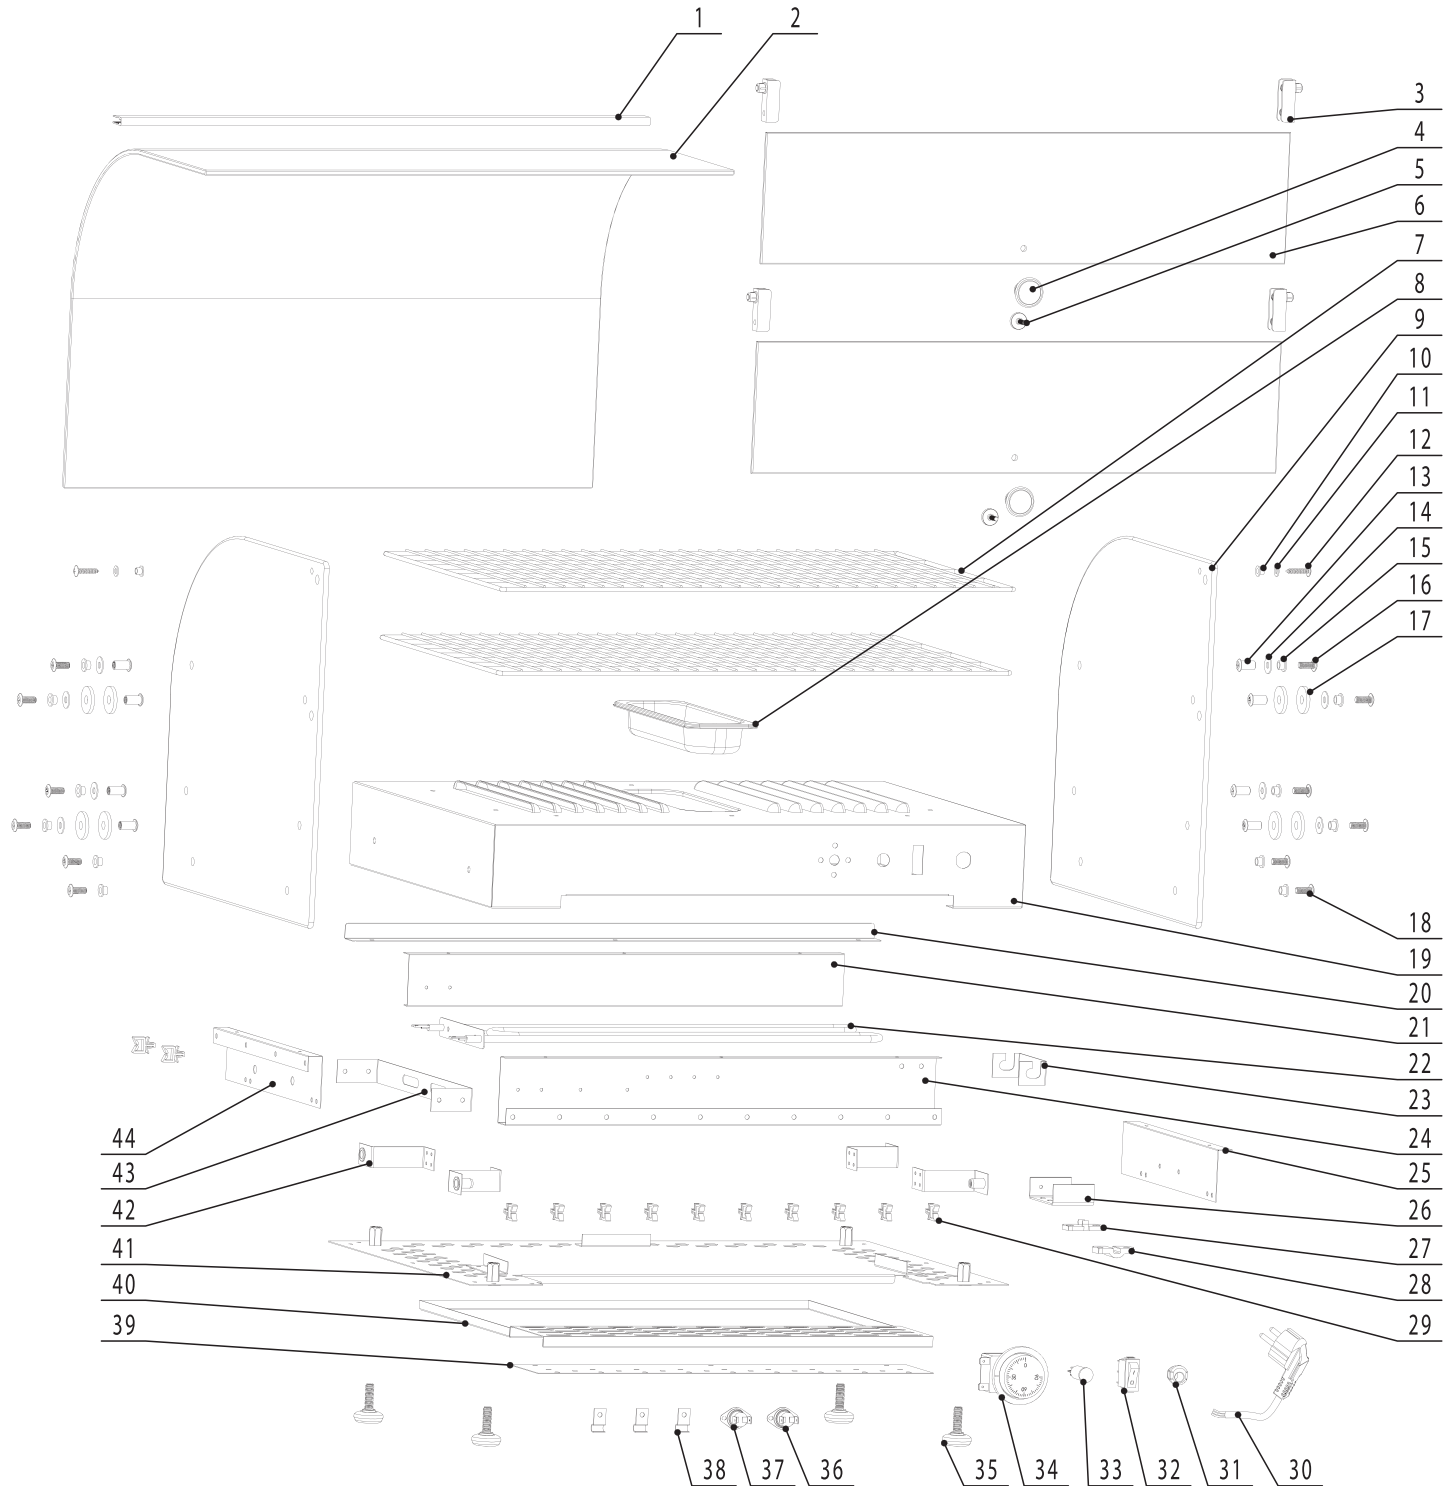

Parts Breakdown

Model DW-CN-0045-L 41870

Parts Breakdown

Model DW-CN-0045-L 41870

Item No.	Description	Position	Item No.	Description	Position	Item No.	Description	Position
69075	Glass Bracket for 41870	1	69082	T-Type Washer M6 for 41870	15	78121	Plug-Type Fixer for 41870	29
78106	Curved Glass for 41870	2	69083	Screw M6x15 for 41870	16	60214	Power Line for 41870	30
78036	Door Hinge for 41870	3	60198	Vibration Absorbing Gasket for 41870	17	79291	Wire Clip for 41870	31
78035	Handle for 41870	4	69084	Screw M6x20 for 41870	18	30597	Switch for 41870	32
78034	Nail for Glass for 41870	5	69085	Middle Panel for 41870	19	60218	Indicator Light for 41870	33
78110	Door Glass for 41870	6	78080	Baseboard Hanger for 41870	20	78061	Probe Pressing Plate for 41870	34, 38
78077	Shelf for 41870	7	78081	Front Panel for 41870	21	60181	Adjustable Feet for 41870	35
60735	Water Receiver for 41870	8	60738	Heating Element for 41870	22	71661	Control 150°C for 41870	36
78113	Side Glass for 41870	9	78043	Heating Element Frame 2 for 41870	23, 43	71662	Control 125°C for 41870	37
69077	T-Type Washer M5 for 41870	10	78083	Rear Panel for 41870	24	78097	Baffle for 41870	39
69078	Washer M5 for 41870	11	69087	Right Panel for 41870	25	78098	Drawer for 41870	40
69079	Stainless Steel Screws for 41870	12	78056	Cable Clip Fixer for 41870	26	78099	Baseboard for 41870	41
69080	Nut M6x15 for 41870	13	61246	Wire Clip Holder for 41870	27	69089	Panel Bracket for 41870	42
69081	Stainless Steel Flat Washer 6x16x1 for 41870	14	61245	Wire Clip Cover for 41870	28	69090	Right Panel for 41870	44